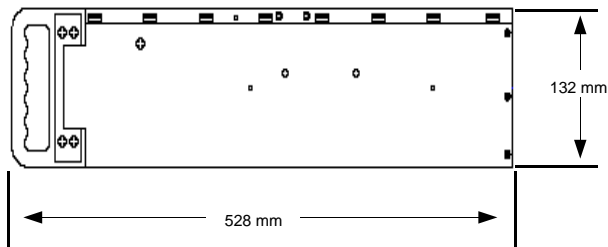

# Fastrack Dimensions

**K6 Keyboard:** Industry standard QWERTY style, with color coded keycaps, and multi-level keyboard macros.

	English	Metric (cm)
Height:	1.5	3.9
Width:	21	53.3
Depth:	9	22.8

**J6 Jogger:** Six function keys (macros), mark in/out, search to in/out, increment single frame forward/reverse, var/jog/shuttle toggle and device commands (play, stop, ff, rew, record) and jog knob for jogging, variable and shuttle control.

	English	Metric (cm)
Height:	1.5	3.9
Width:	6.5	16.5
Depth:	8.5	22