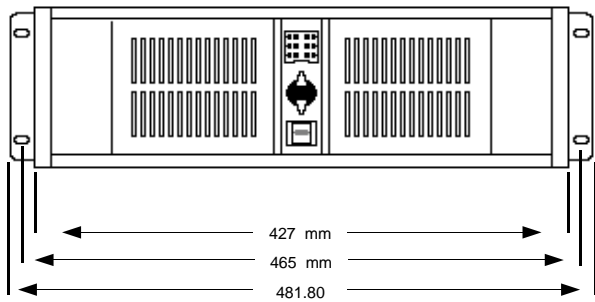

# Fastrack Dimensions

**K6 Keyboard:** Industry standard QWERTY style, with color coded keycaps, and multi-level keyboard macros.

	English	Metric (cm)
Height:	1.5	3.9
Width:	21	53.3
Depth:	9	22.8

**J6 Jogger:** Six function keys (macros), mark in/out, search to in/out, increment single frame forward/reverse, var/jog/shuttle toggle and device commands (play, stop, ff, rew, record) and jog knob for jogging, variable and shuttle control.

	English	Metric (cm)
Height:	1.5	3.9
Width:	6.5	16.5
Depth:	8.5	22